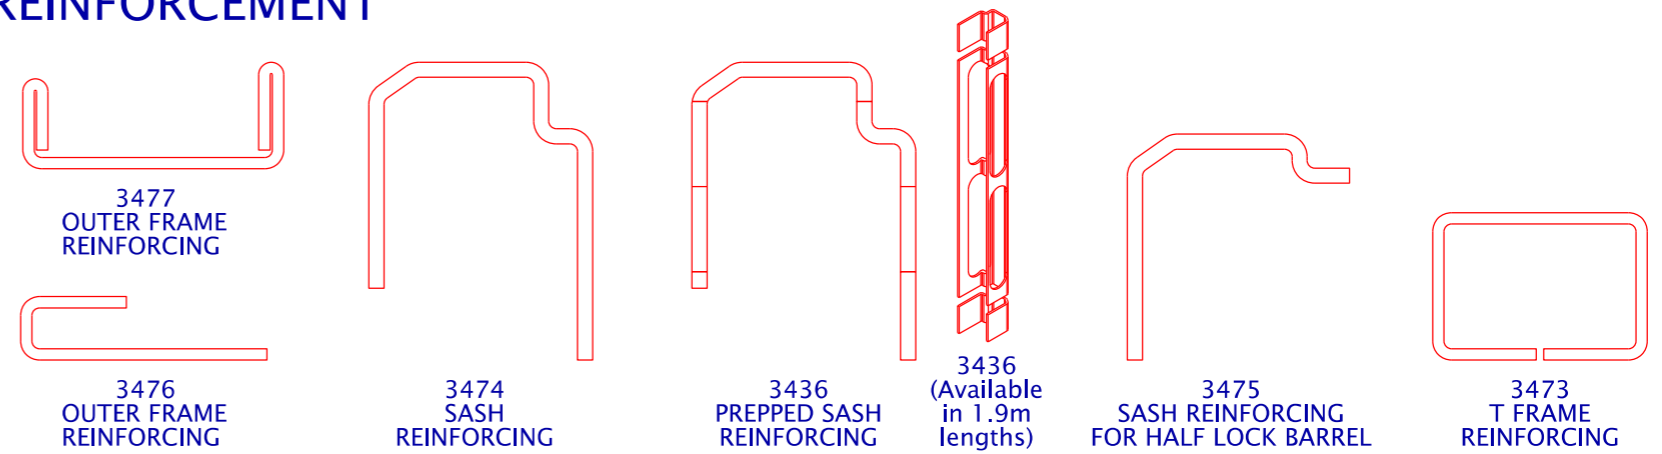

MAINFRAME

ALUMINIUM

Tecnocor>2
by deceuninck

REINFORCEMENT

ACCESSORIES