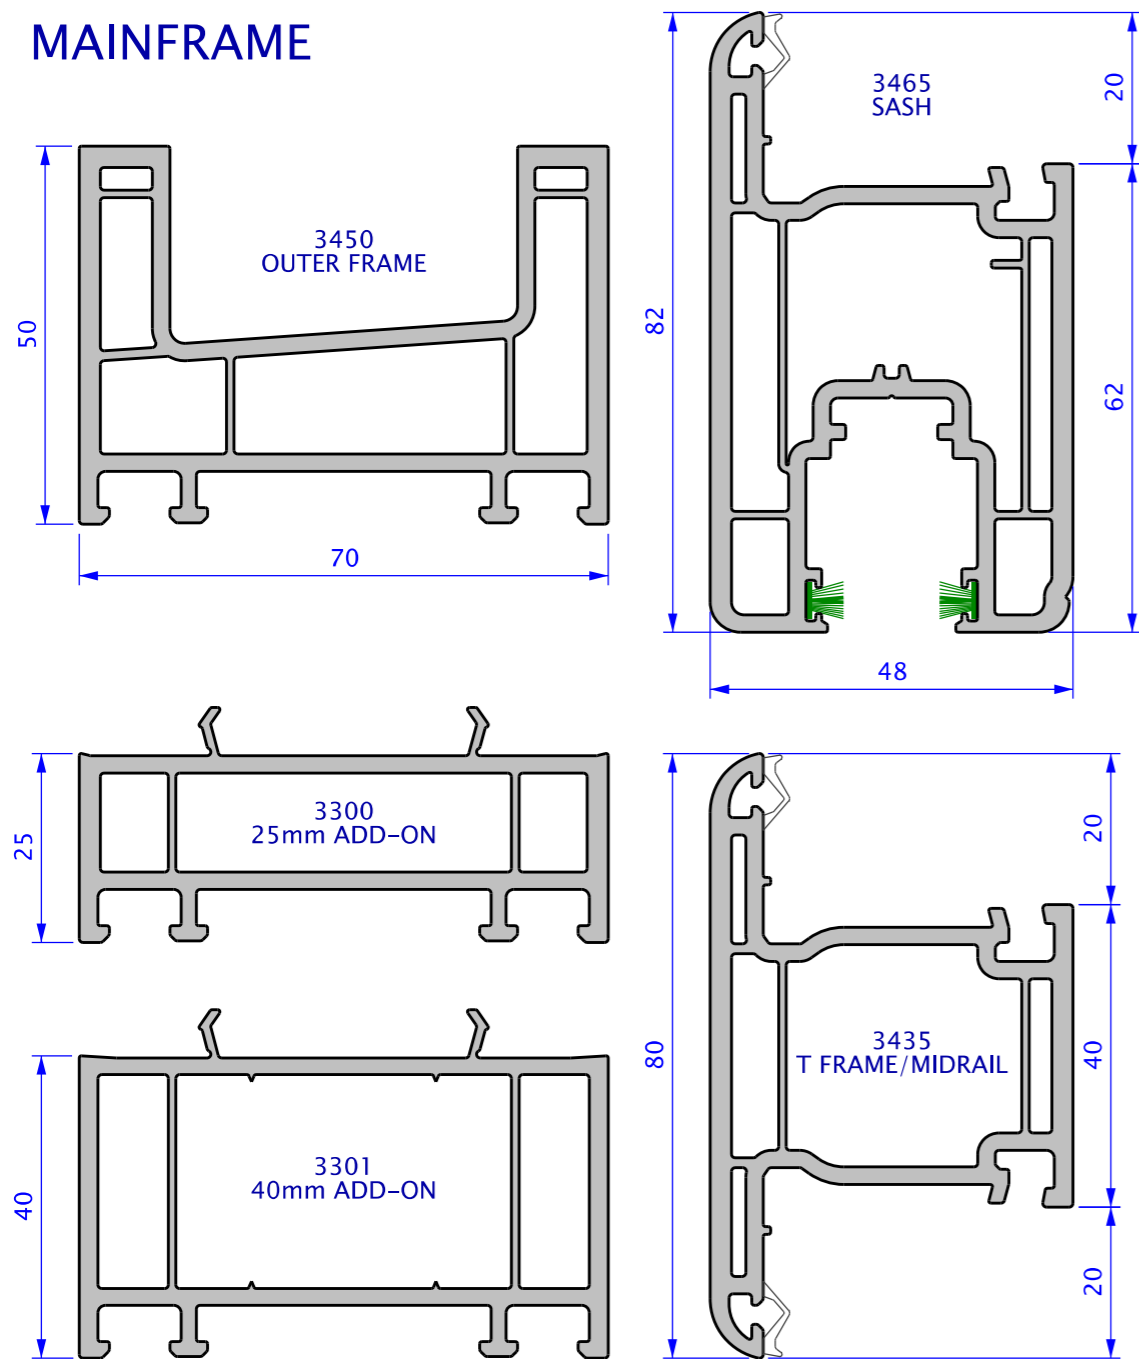

MAINFRAME

ALUMINIUM

Tecnocor>2
by deceuninck

REINFORCEMENT

ACCESSORIES