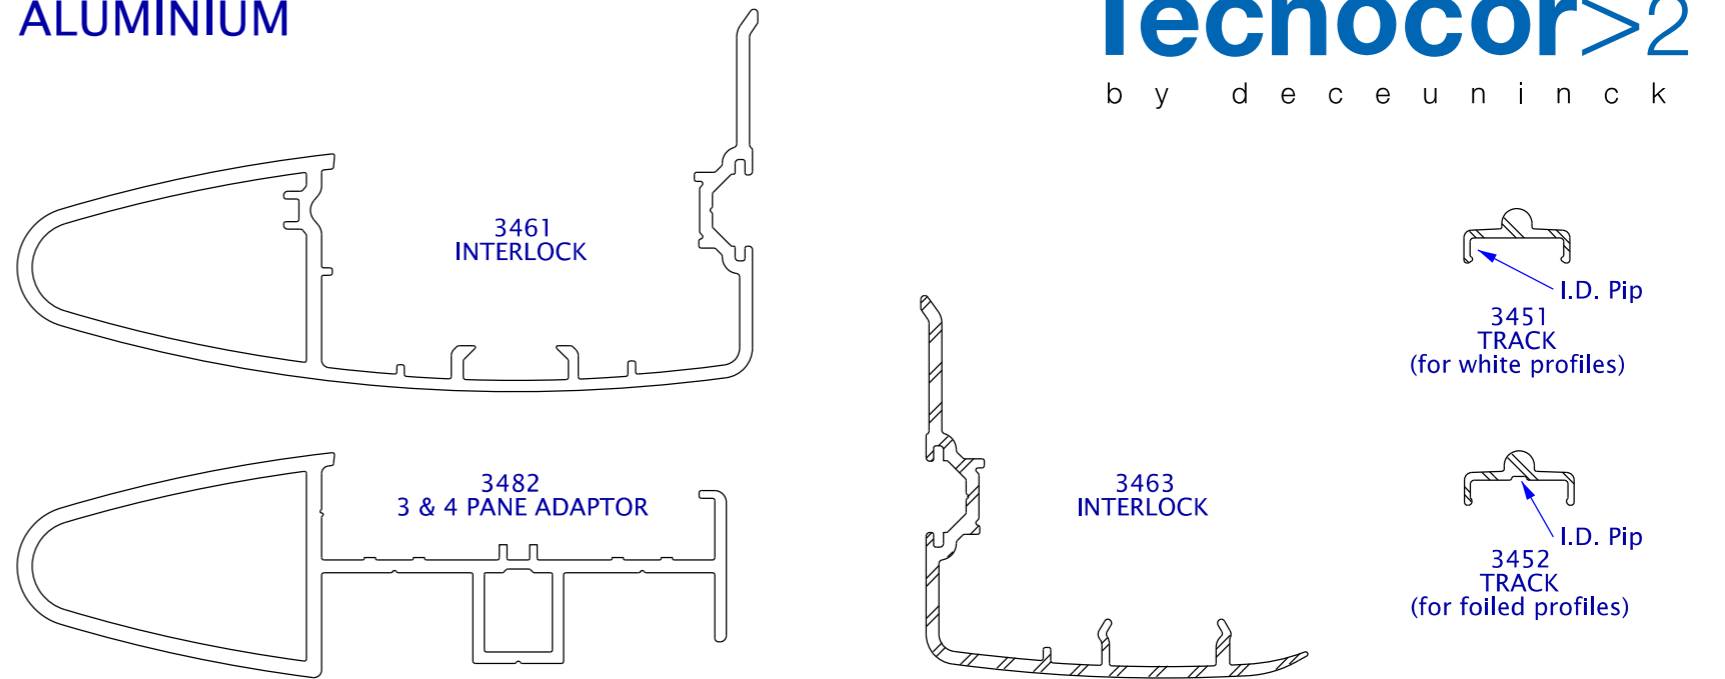

MAINFRAME

ALUMINIUM

Tecnocor>2
by deceuninck

REINFORCEMENT

ACCESSORIES